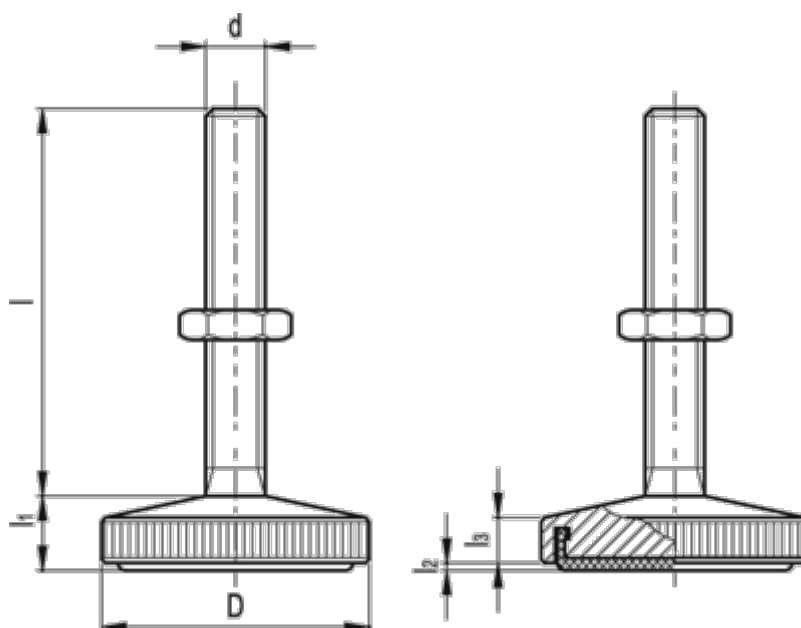

Article number: 20597089

Description: E+G Levelling foot
GN 339-29-M6-30-KR-ST

Measures

| | |
|------------|-------|
| d | = M6 |
| D | = 29 |
| l | = 30 |
| l1 approx. | = 8 |
| l2 | = 0.4 |
| l3 approx. | = 5 |